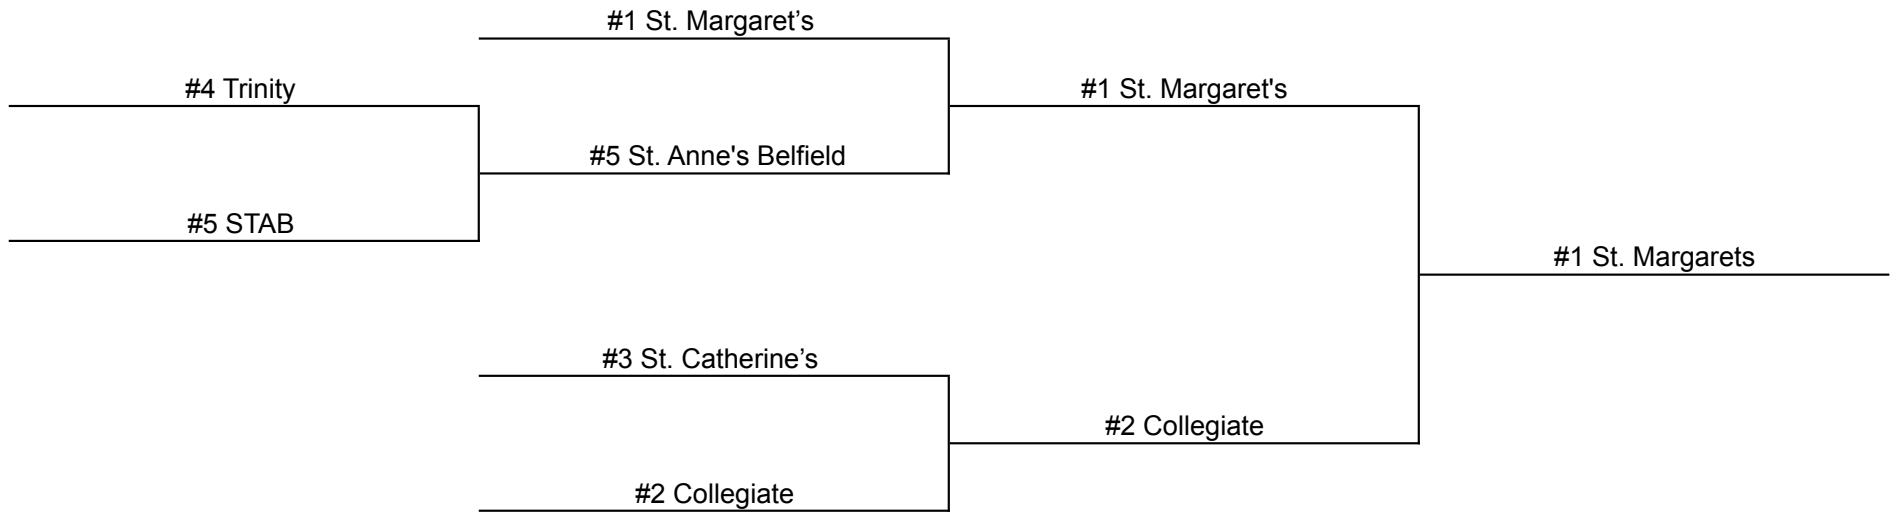

LIS Tournament  
Softball 2018

**Quarterfinals:** Monday, May 7<sup>th</sup>  
**Semifinals:** Tuesday, May 8<sup>th</sup>  
**Finals:** Thursday, May 10<sup>th</sup>

Regular Season Standings

1. St. Margaret's 8-0
2. Collegiate 6-2
3. St. Catherine's 4-4
4. Trinity 1-7
5. STAB 1-7